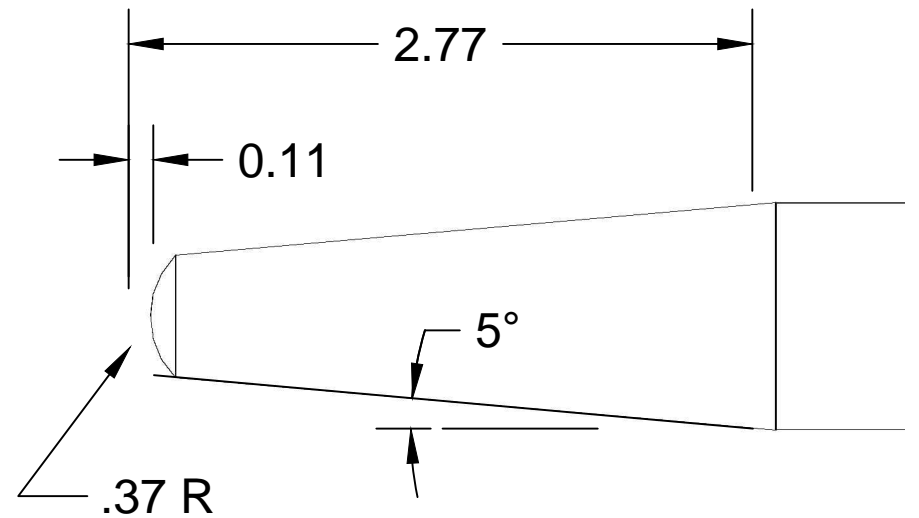

# Vertical Pivot Bar

Made from 1"- 8 bolt  
12" long McMaster  
Part #91236A936

Side View

Front View

Detail View