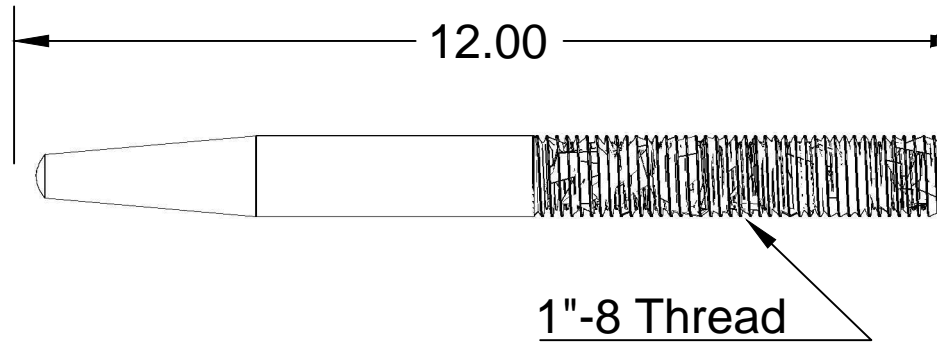

# Vertical Pivot Bar

Made from 1"- 8 bolt  
12" long McMaster  
Part #91236A936

Side View

Front View

Detail View