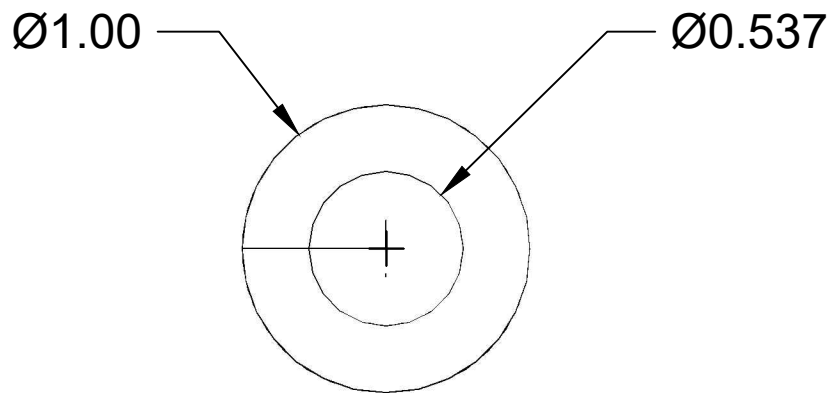

# Vertical Pivot Bar

Made from 1"- 8 bolt  
12" long McMaster  
Part #91236A936

Side View

Front View

Detail View